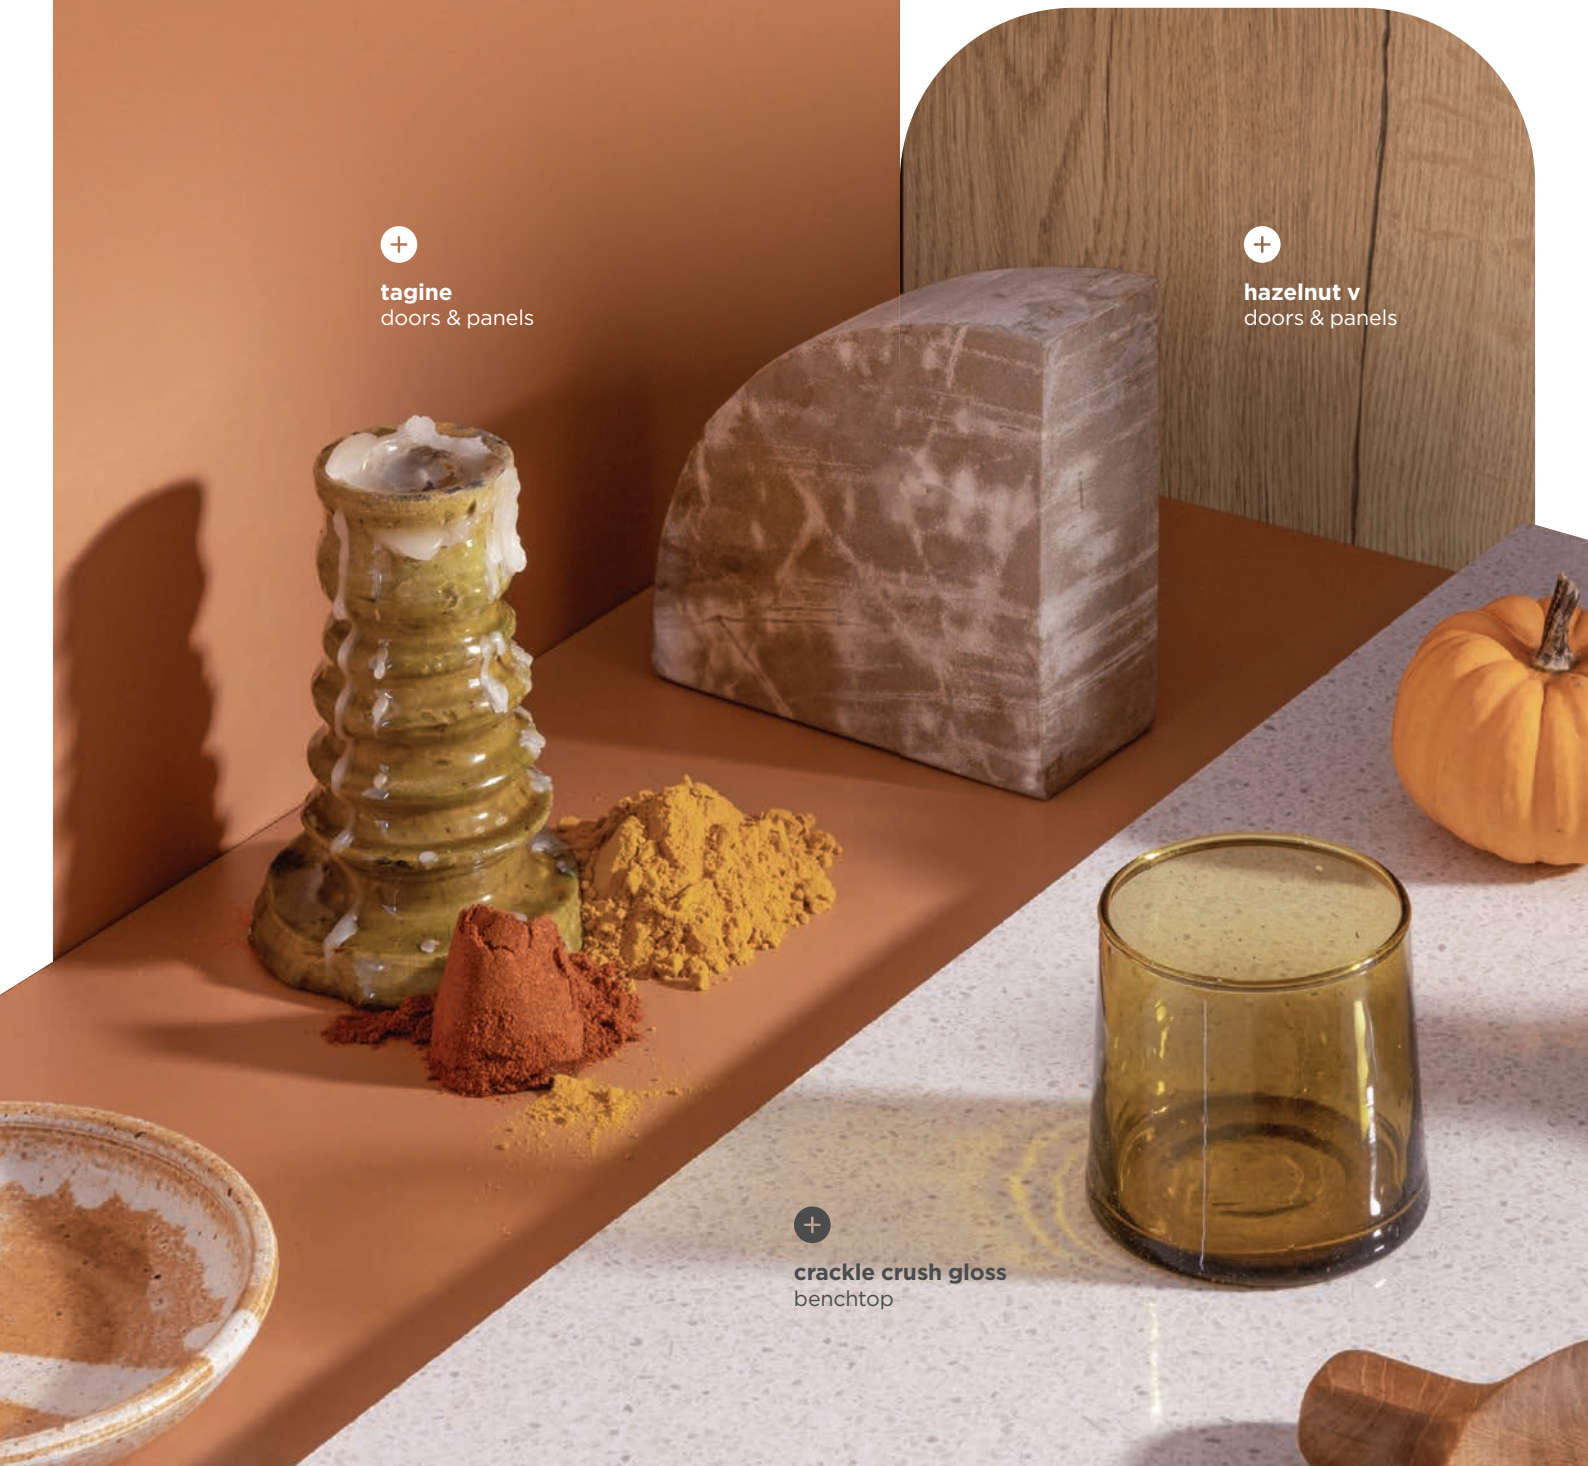

tagine

premium melamine doors and panels

modern

door profile

tagine
doors & panels

hazelnut v
doors & panels

The earthy, clay like tones of *tagine* will encourage reflection and wonderment, creating a truly engaging environment.

Taking us to the vibrant desert cities of Africa, this colourway will pair effortlessly with textured timber tones, stone-look benchtops and matt black hardware.

crackle crush gloss
benchtop