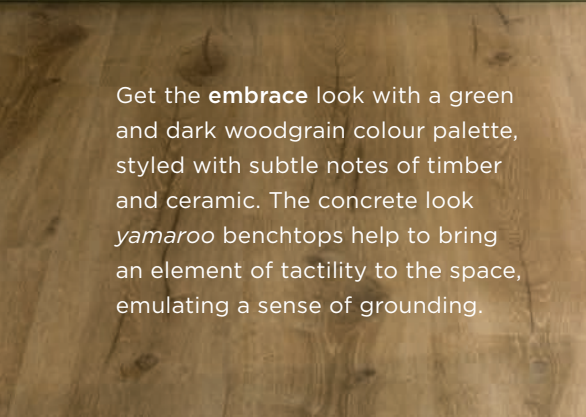

The calming tones of *edamame* and cosy textures of *walnut* create an environment that is both nurturing and inviting, inspired by the Zen way of life.

edamame
doors & panels

walnut
doors & panels

edamame

walnut

Bring the outside in through the colours, materials and textures used in our interiors. This provides similar emotional and psychological benefits to being out in nature.

Get the **embrace** look with a green and dark woodgrain colour palette, styled with subtle notes of timber and ceramic. The concrete look *yamaroo* benchtops help to bring an element of tactility to the space, emulating a sense of grounding.

+ **yamaroo**
benchtops

+ **walnut**
doors & panels
profile: modern

+ **edamame**
doors & panels
profile: modern

+ **push to open**
hardware

edamame

premium melamine doors and panels

modern

door profile