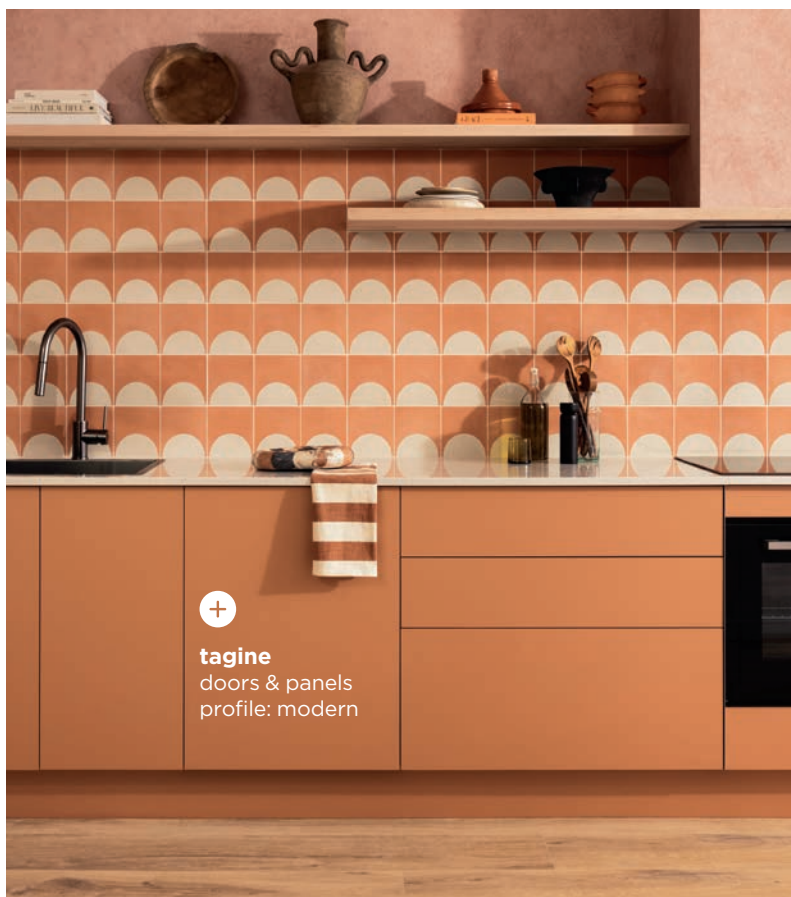

Inspired by the wonders of Africa's desert cities, designing with the earthy tones of *tagine* will foster an engaging environment that's sure to get people talking.

tagine
doors & panels

connect

tagine

Get the **connect** look with bursts of patterns that add sensory flavour, timber tones to create texture and rich terracotta hues that reflect a vibrant landscape.

+ **push to open**
hardware

+ **tagine**
doors & panels
profile: modern

+ **hazelnut v**
doors & panels
profile: modern

tagine

premium melamine doors and panels

modern

door profile

tagine
doors & panels